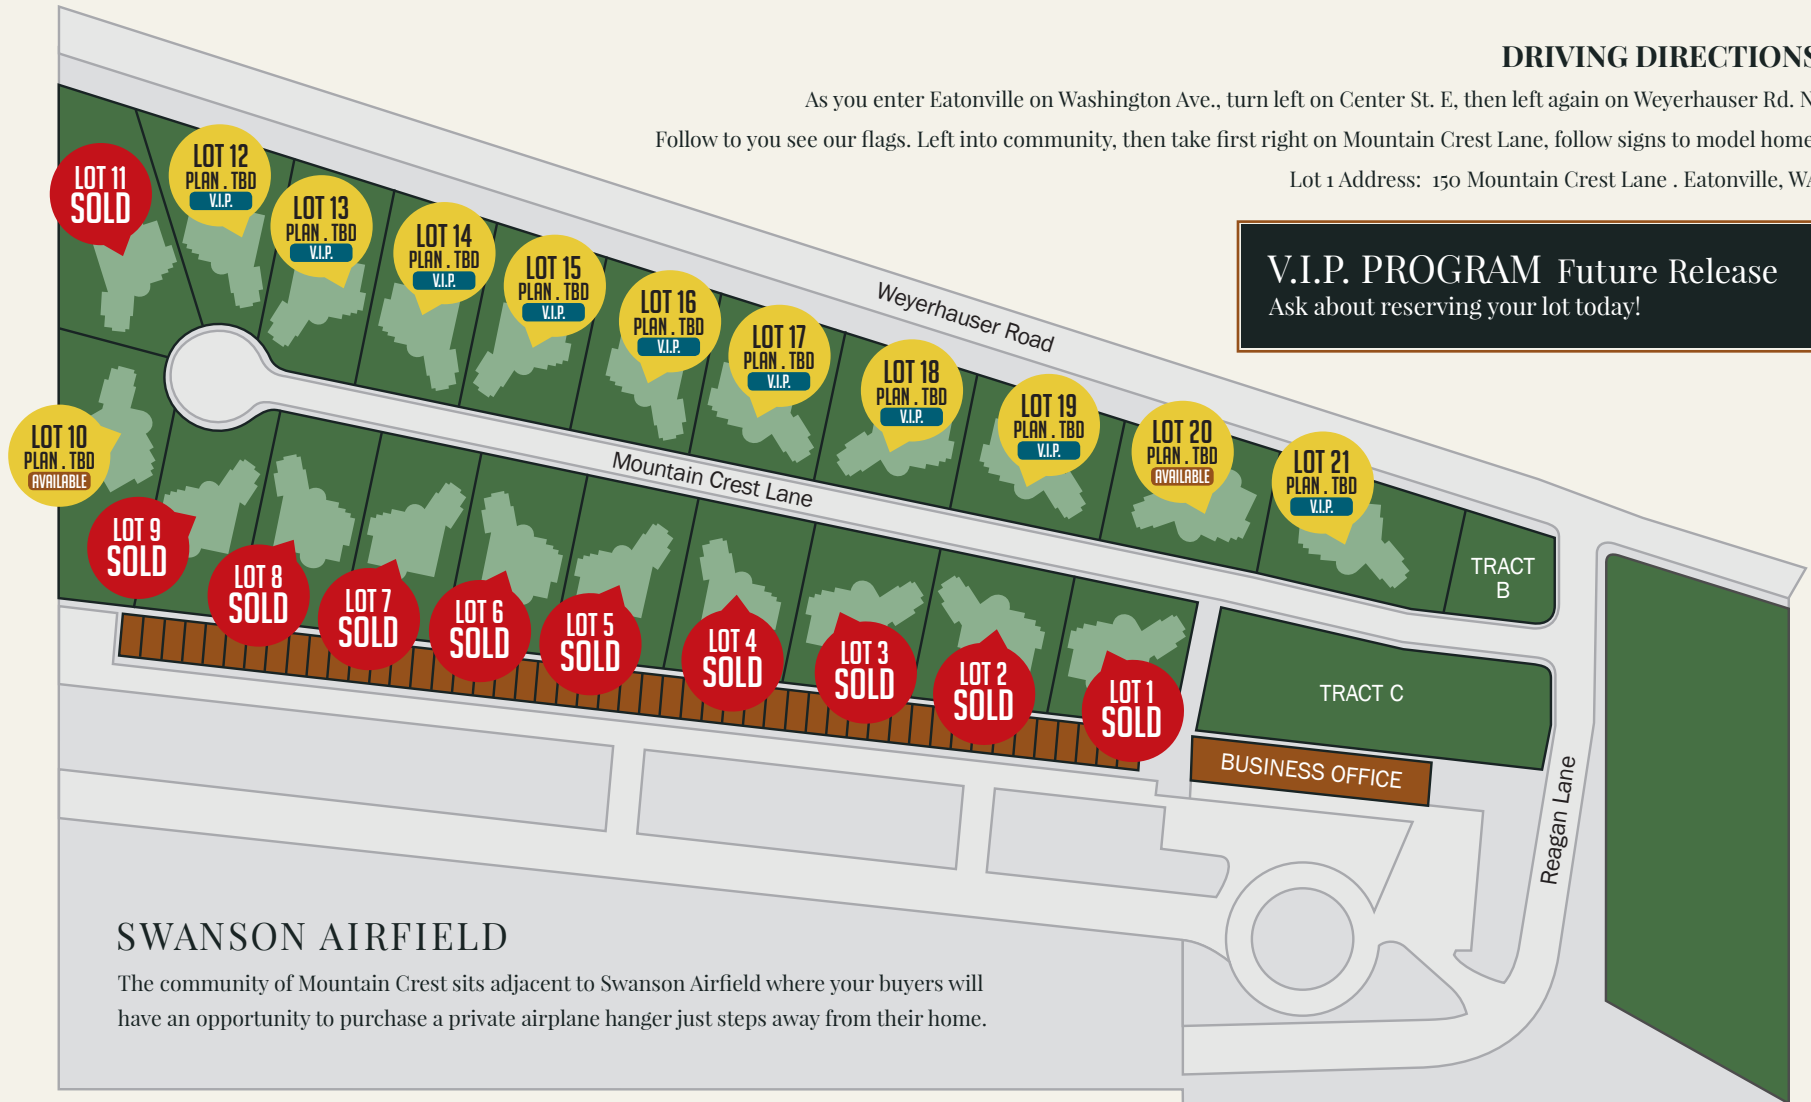

# Mountain Crest COMMUNITY MAP

## DRIVING DIRECTIONS

As you enter Eatonville on Washington Ave., turn left on Center St. E, then left again on Weyerhauser Rd. N. Follow to you see our flags. Left into community, then take first right on Mountain Crest Lane, follow signs to model home.

Lot 1 Address: 150 Mountain Crest Lane . Eatonville, WA

**V.I.P. PROGRAM** Future Release  
Ask about reserving your lot today!

## SWANSON AIRFIELD

The community of Mountain Crest sits adjacent to Swanson Airfield where your buyers will have an opportunity to purchase a private airplane hanger just steps away from their home.

Last Updated: July 14, 2018